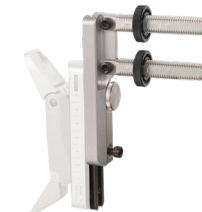

Butt plate carrier COMFORT, for mounting on stocks with clamping piece 009297
Item no.: 014803