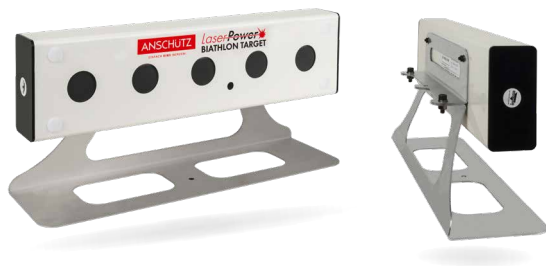

LASER POWER ACCESSORIES FOR FINE ADJUSTMENT

SELECTABLE COMPONENTS			Selection
OPTIONAL ACCESSORIES	Sight riser block 6817, height 8 mm	☐	001064
	Extension set for clamping piece, incl. screws	☐	009279
	Butt plate carrier COMFORT	☐	014803
	Aluminum butt plate 4759	☐	001127
	Rubber butt plate 4709 A	☐	001468
	Spacer 8 mm for rubber butt plate 4709 A	☐	001478
	Laser Power IV table holder made of aluminum, quick and easy assembly	☐	013803

Laser Power IV table holder, made of aluminum, quick and easy to assemble (target box not included)
Item no.: 013803